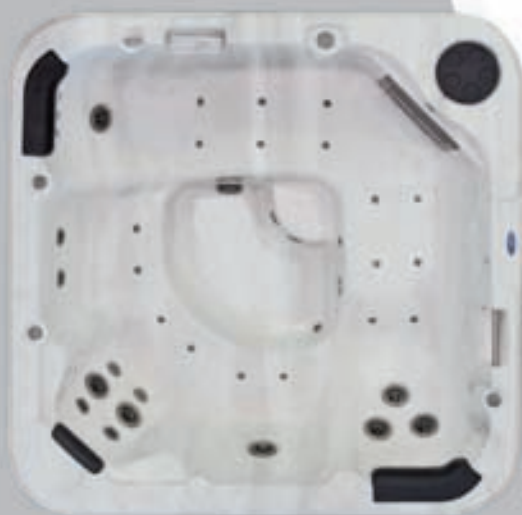

milan

d

Model: 237